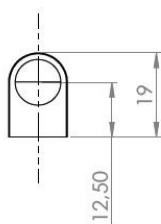

PRODUCT SHEET

Description:

Door Damper Box "Blues", Invisible, Grey, Screw-On, cc 21mm, F/Wood Screws, Damper To Be Bought Separately 15.04.517

Item number:

15.04.514-0

Units	Box	Carton	HS Code	Barcode
Pcs.	500	1500	3926300090	
				5704866479233