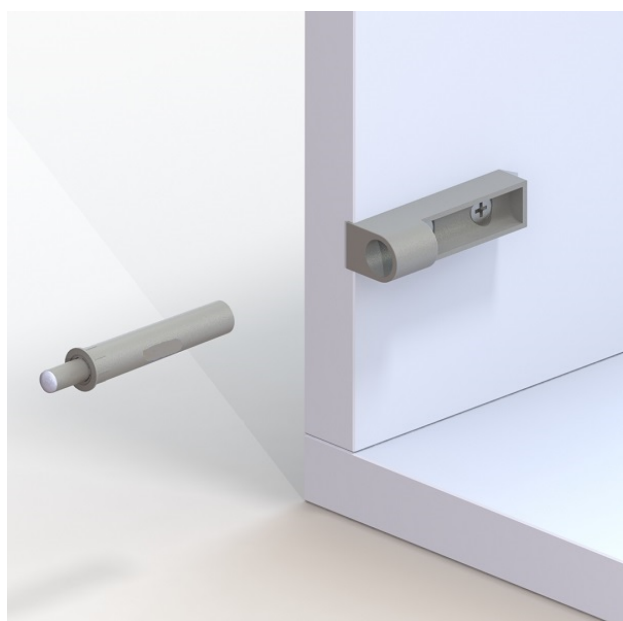

PRODUCT SHEET

Description:

Door Damper Box "Blues", Invisible, Grey, Screw-On, cc 21mm, F/Wood Screws, Damper To Be Bought Separately 15.04.517

Item number:

15.04.514-0

Units	Box	Carton	HS Code	Barcode
Pcs.	500	1500	3926300090	
				5704866479233