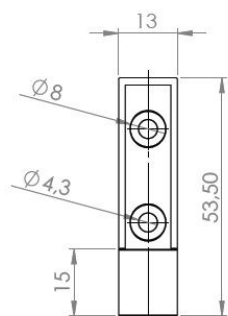

PRODUCT SHEET

Description:

Door Damper Box "Blues", Invisible, Grey, Screw-On, cc 21mm, F/Wood Screws, Damper To Be Bought Separately 15.04.517

Item number:

15.04.514-0

Units	Box	Carton	HS Code	Barcode
Pcs.	500	1500	3926300090	
				5704866479233