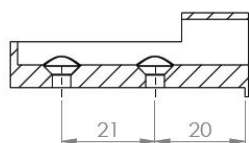

PRODUCT SHEET

Description:

Door Damper Box "Blues", Invisible, Grey, Screw-On, cc 21mm, F/Wood Screws, Damper To Be Bought Separately 15.04.517

Item number:

15.04.514-0

Units	Box	Carton	HS Code	Barcode
Pcs.	500	1500	3926300090	
				5704866479233